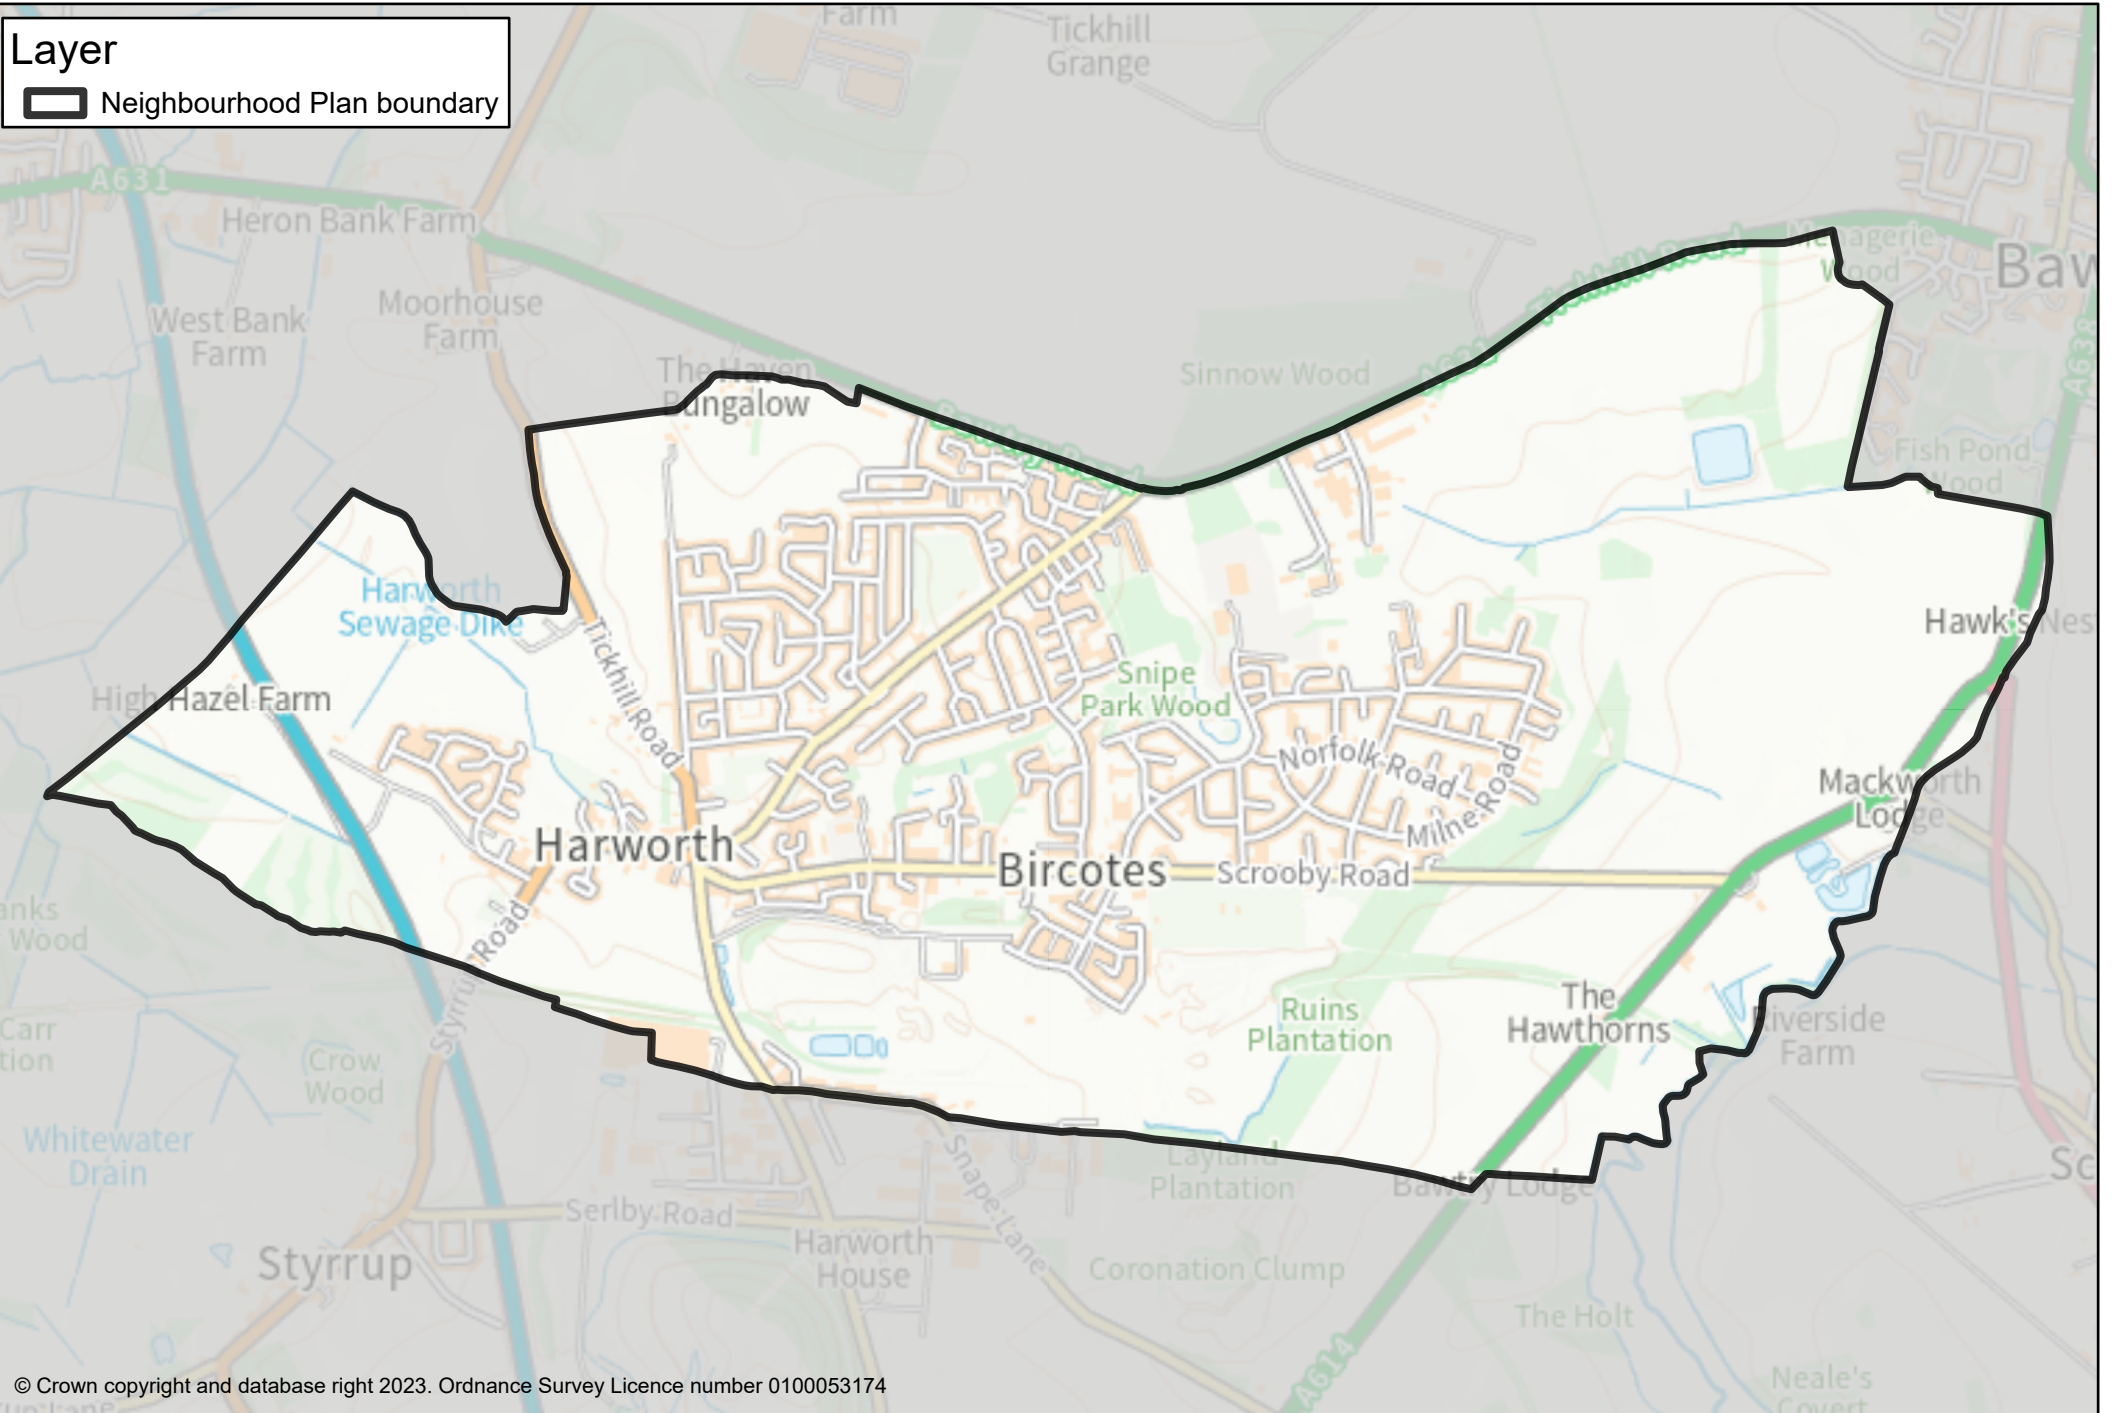

## Layer

 Neighbourhood Plan boundary

© Crown copyright and database right 2023. Ordnance Survey Licence number 0100053174