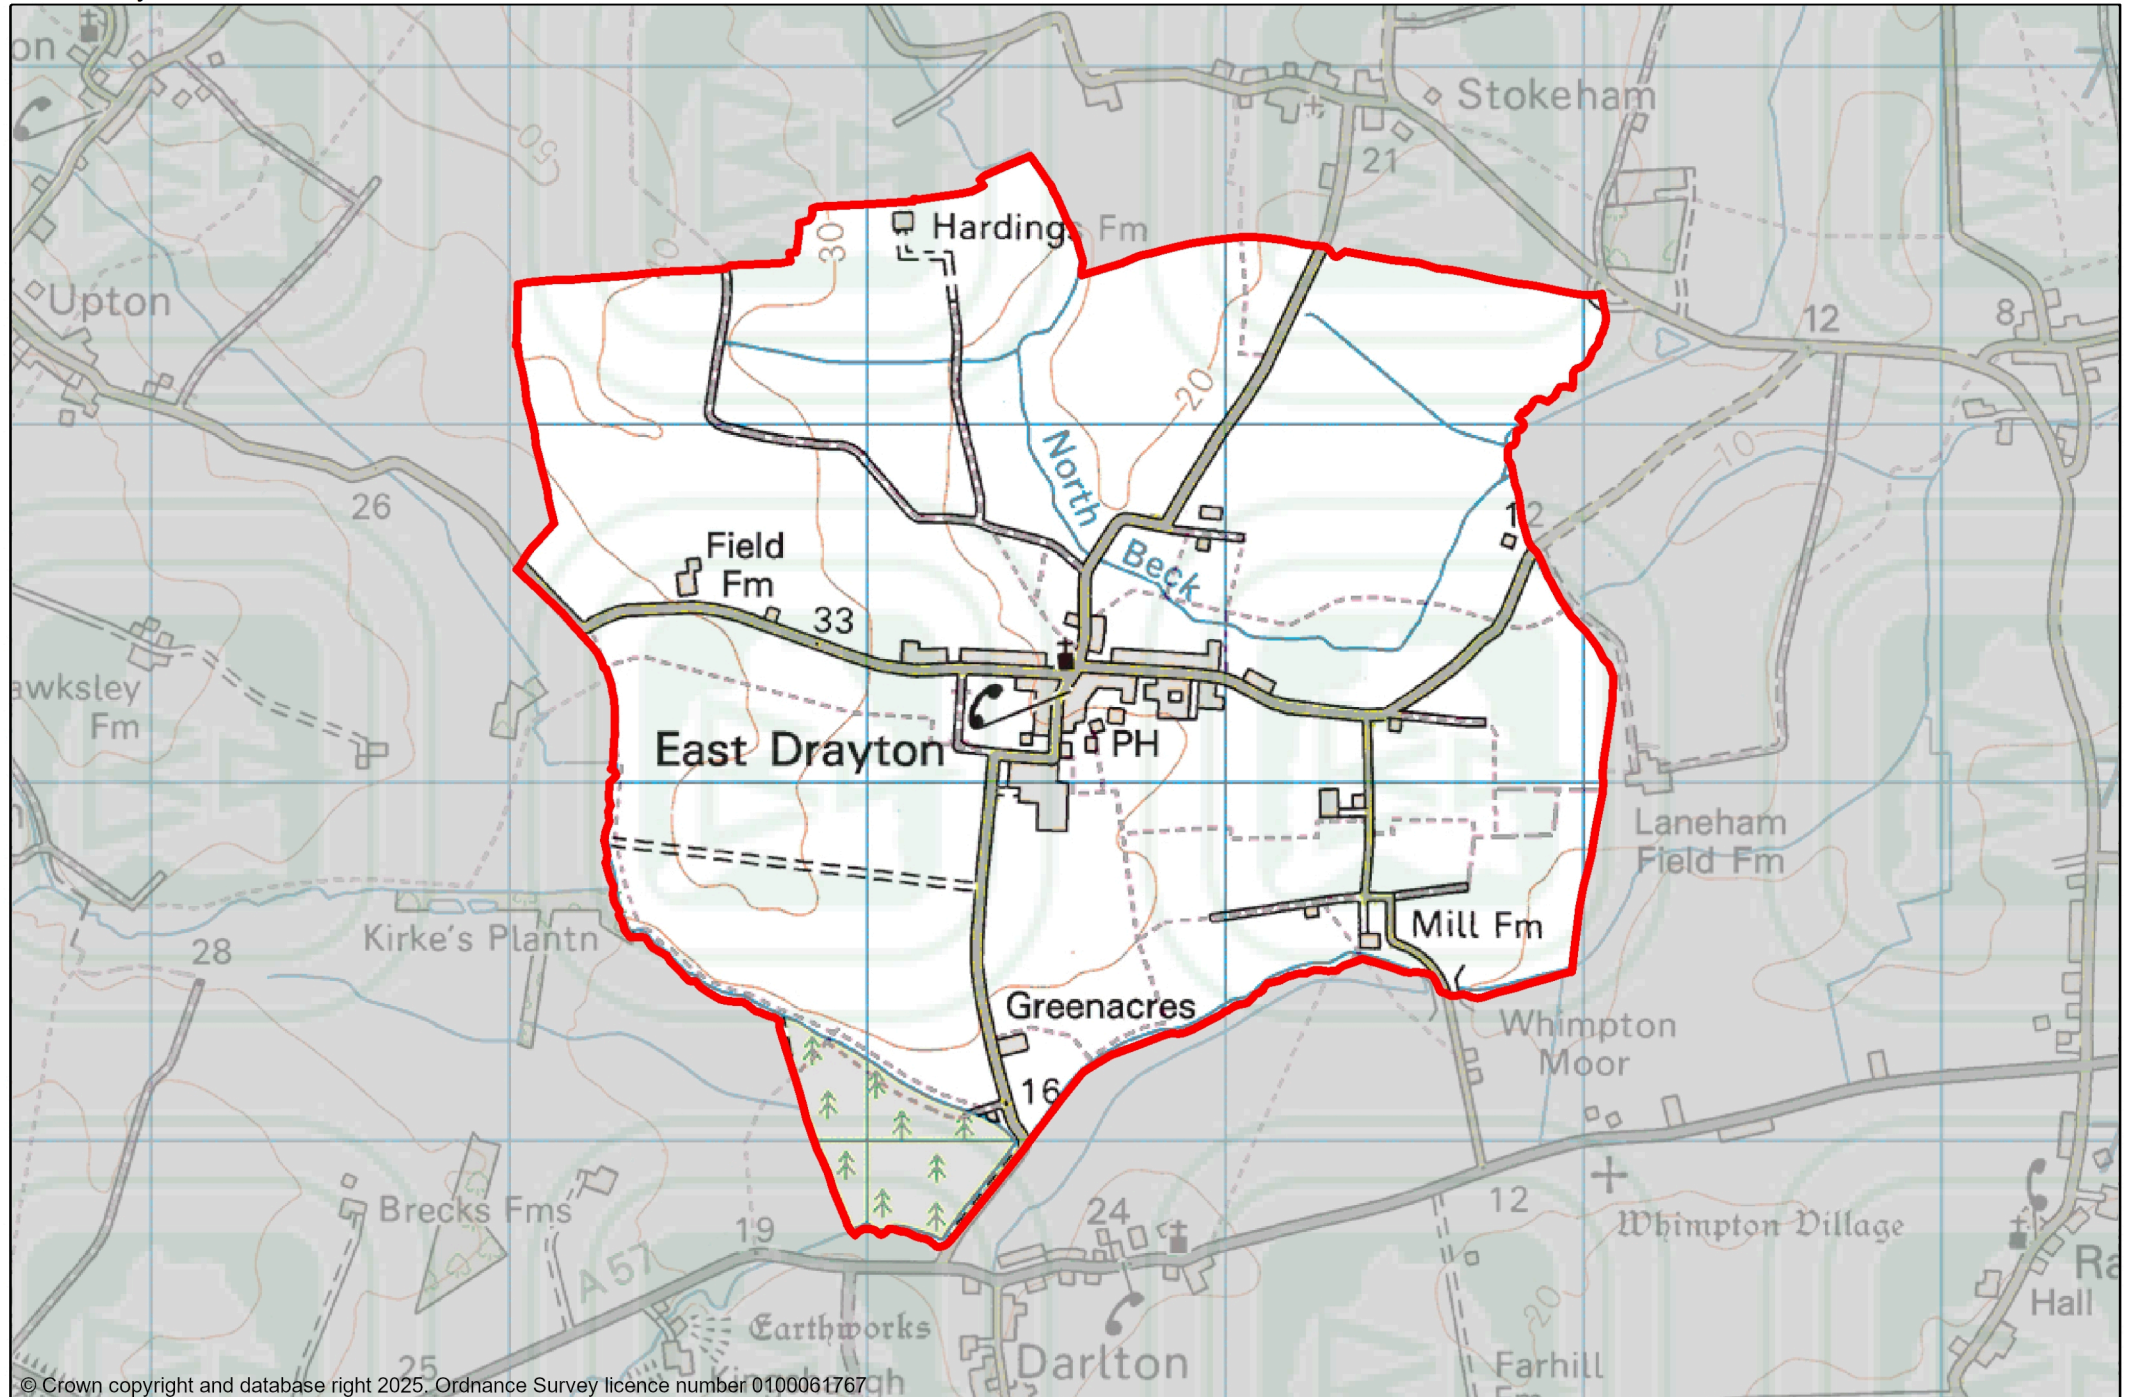

East Drayton

© Crown copyright and database right 2025. Ordnance Survey licence number 0100061767