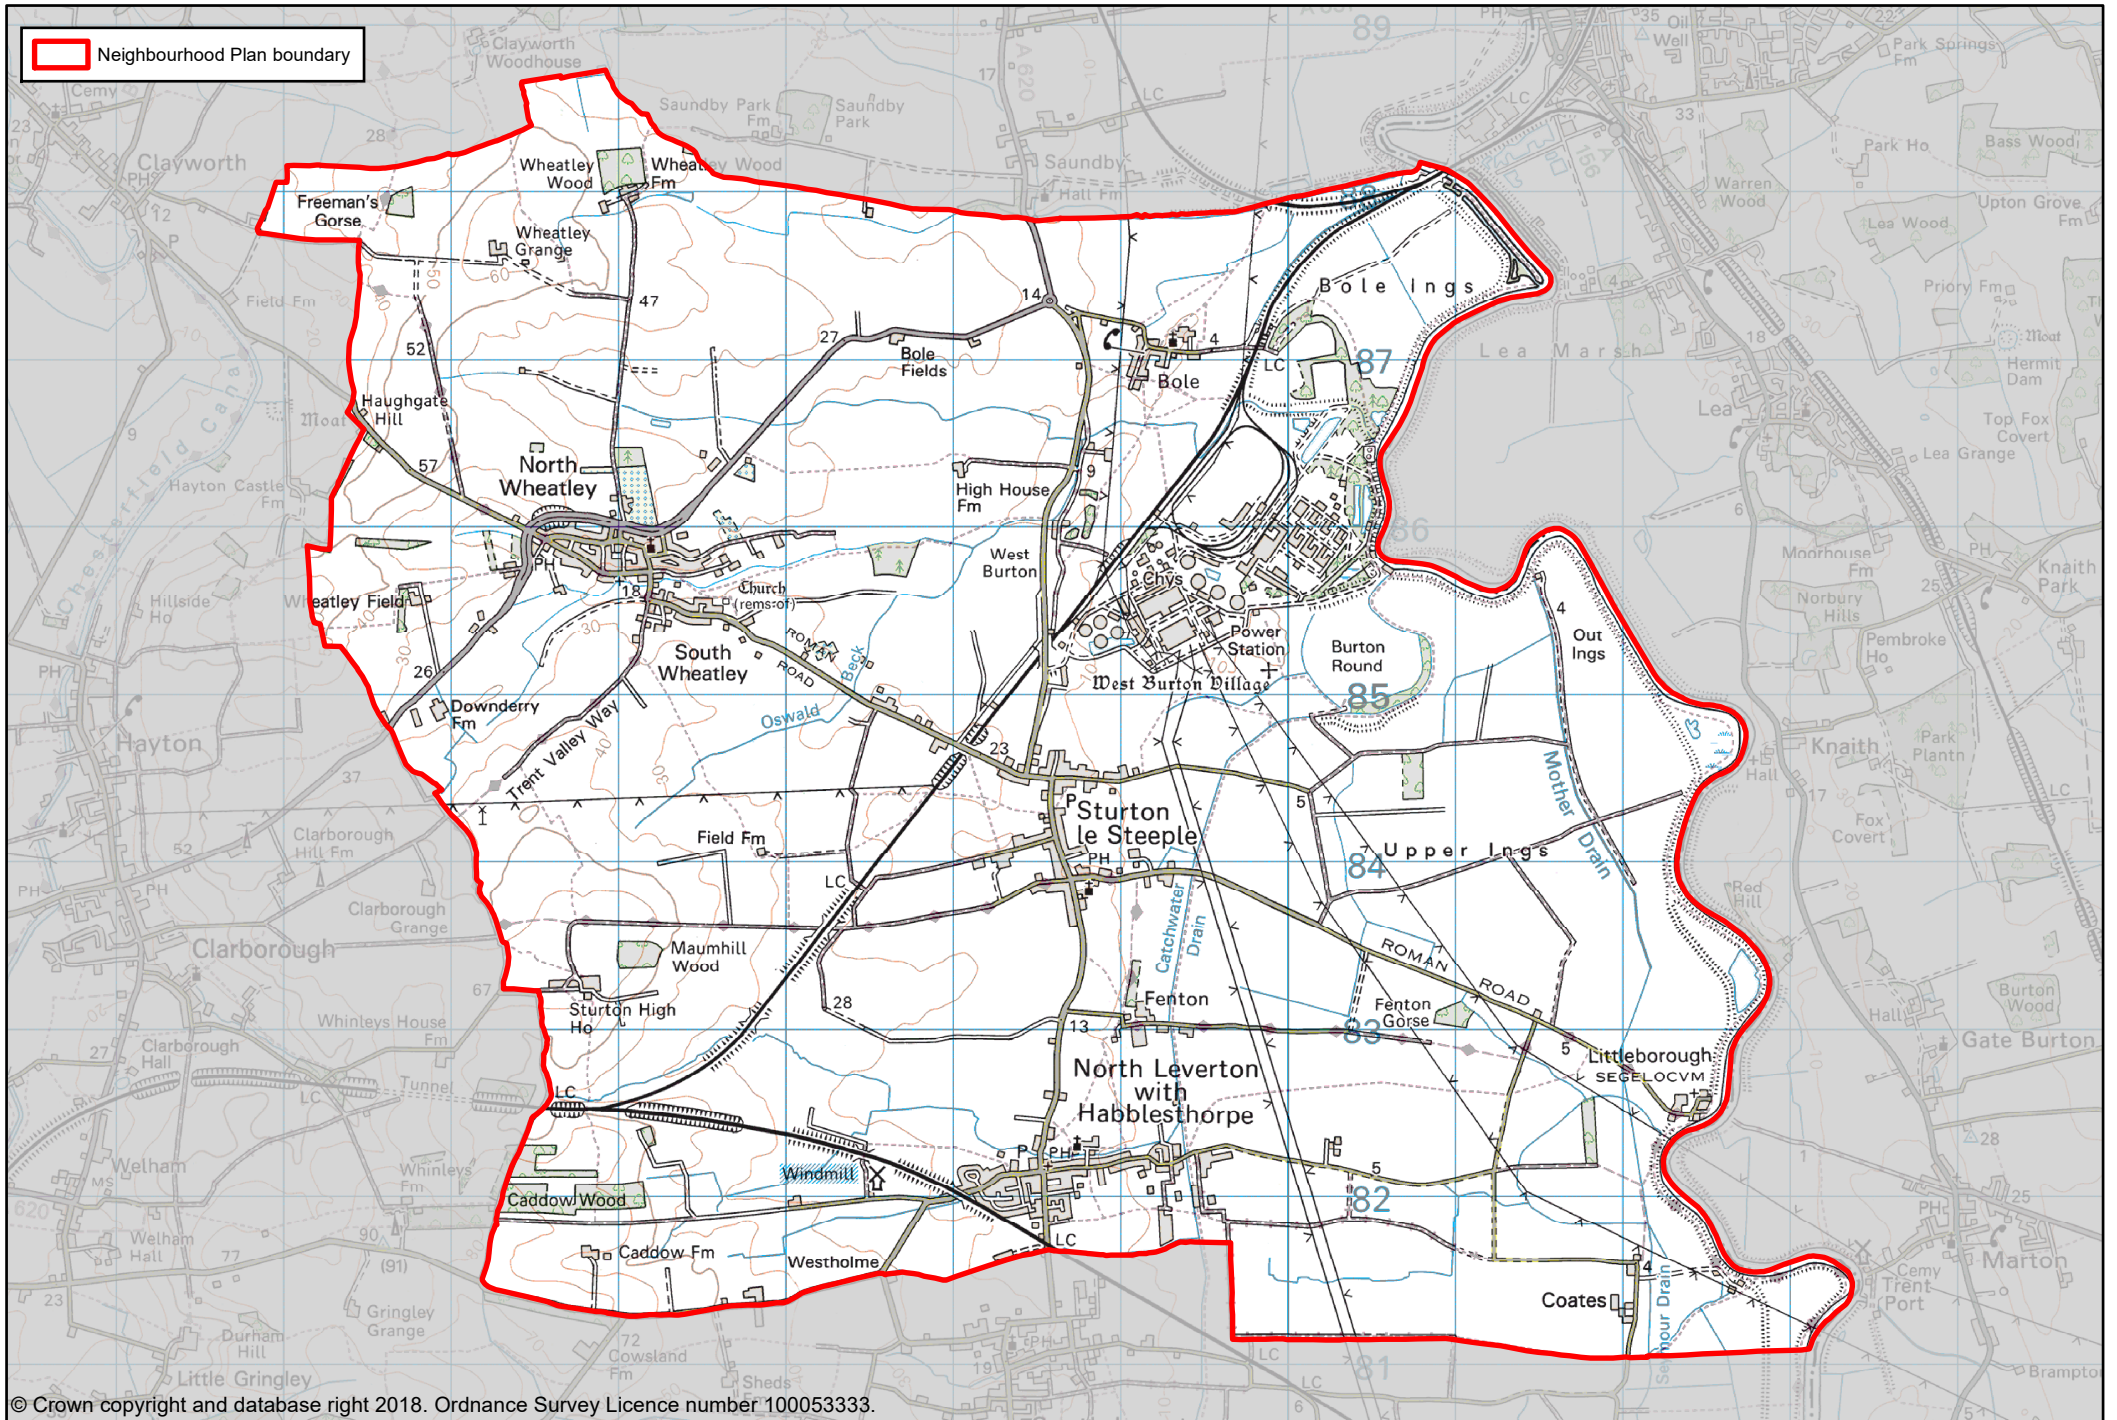

Sturton Ward

 Neighbourhood Plan boundary

© Crown copyright and database right 2018. Ordnance Survey Licence number 100053333.