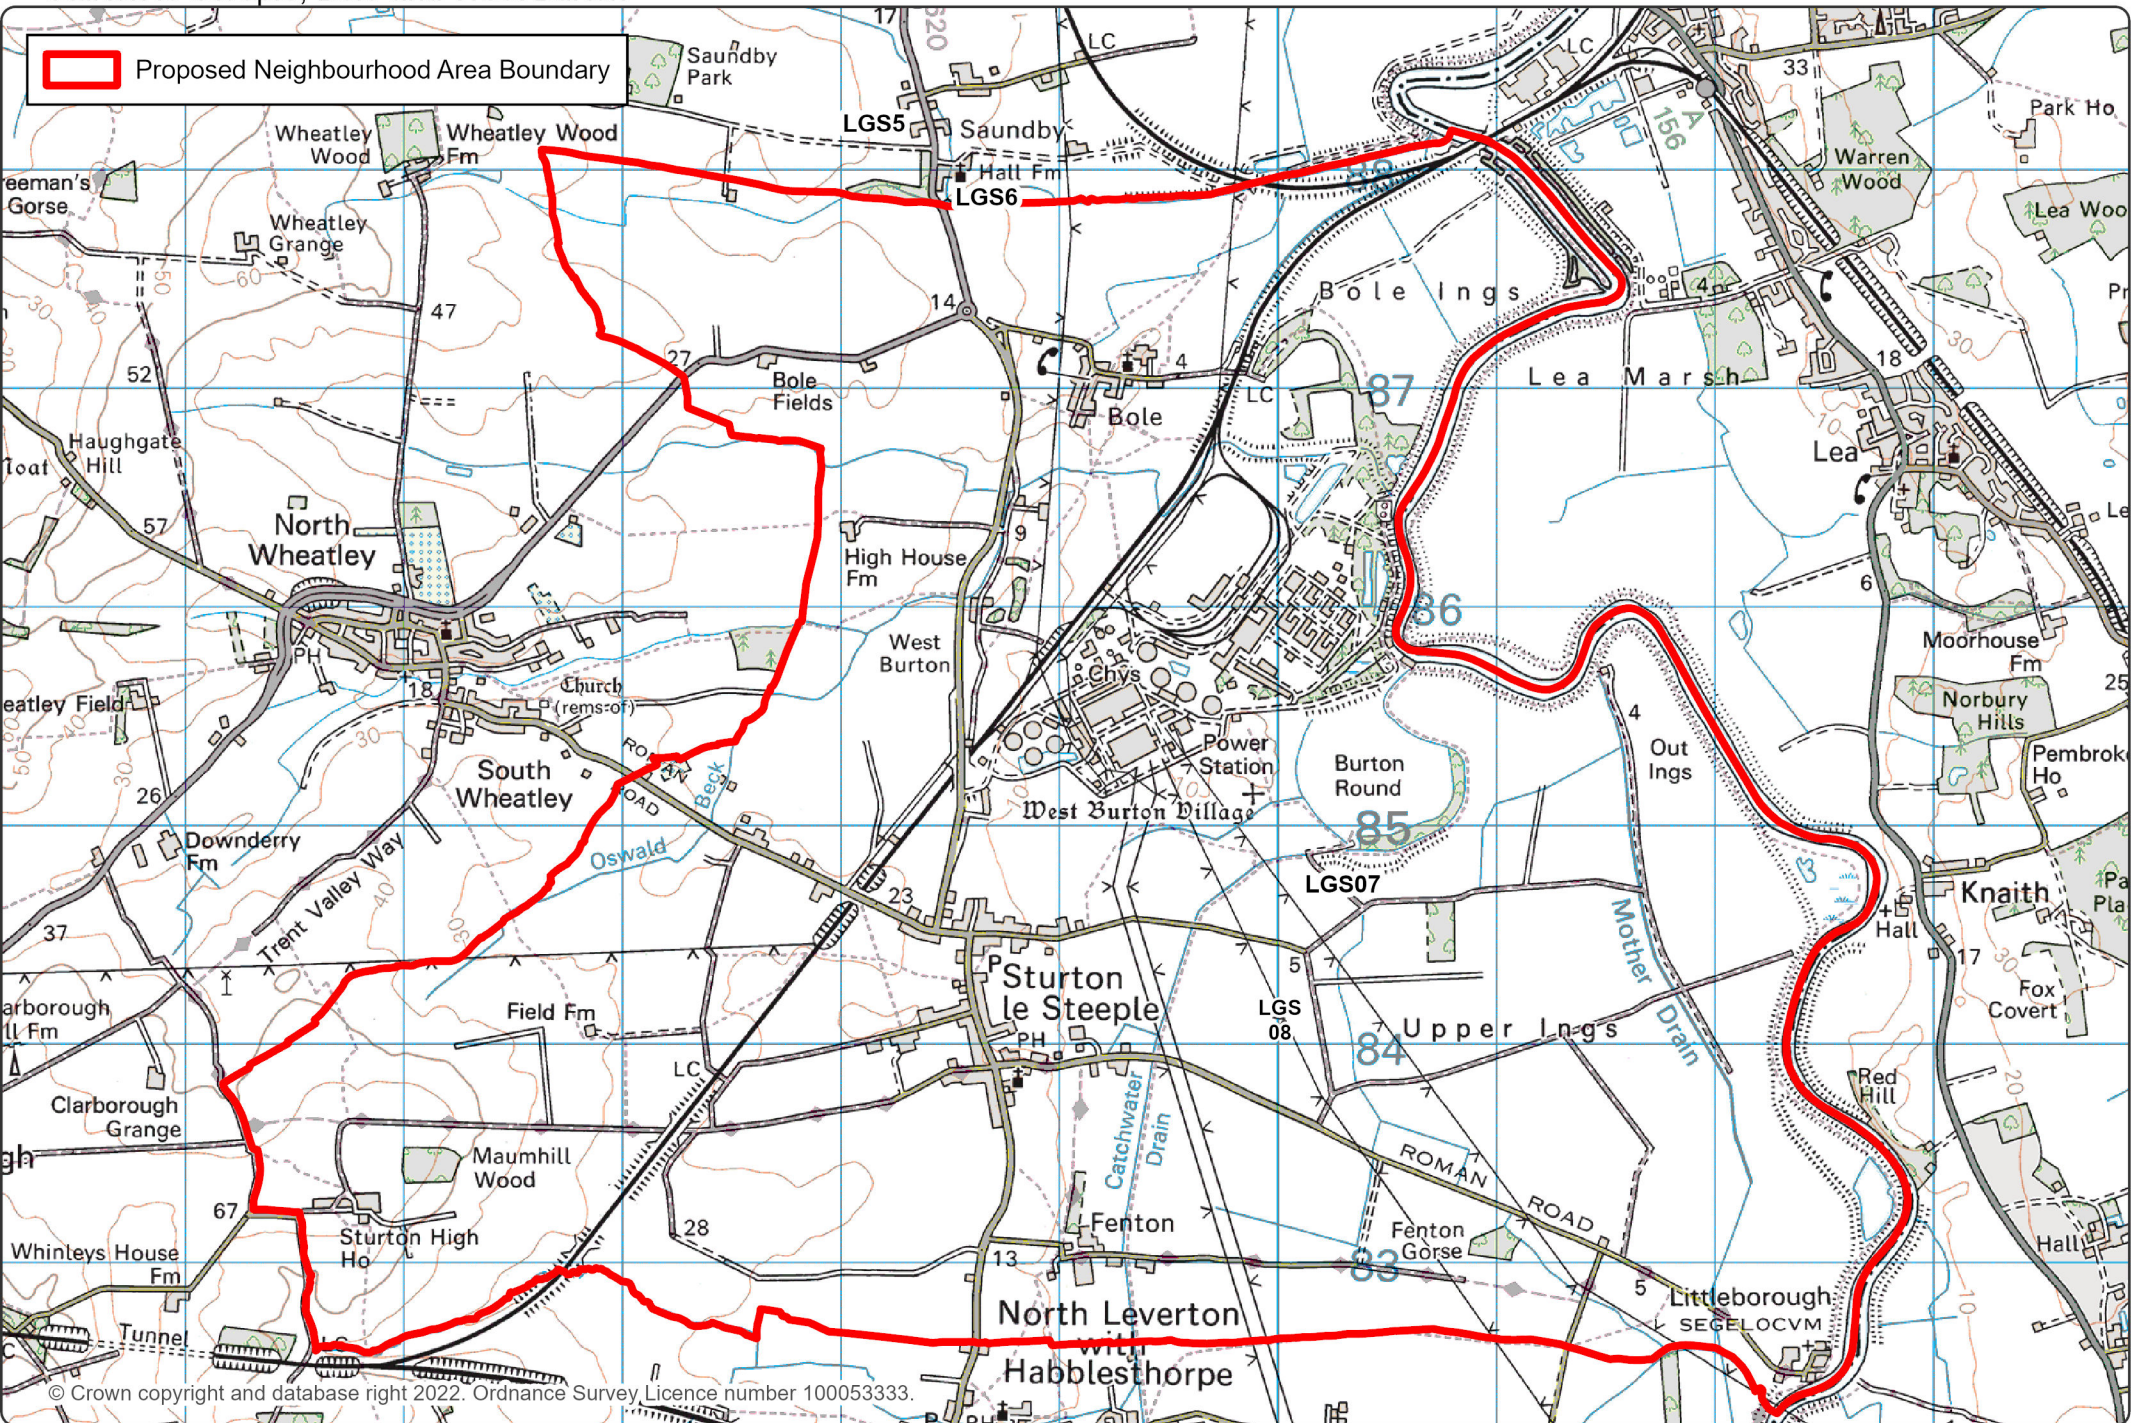

Sturton le Steeple, Bole and West Burton

 Proposed Neighbourhood Area Boundary

© Crown copyright and database right 2022. Ordnance Survey. Licence number 100053333.