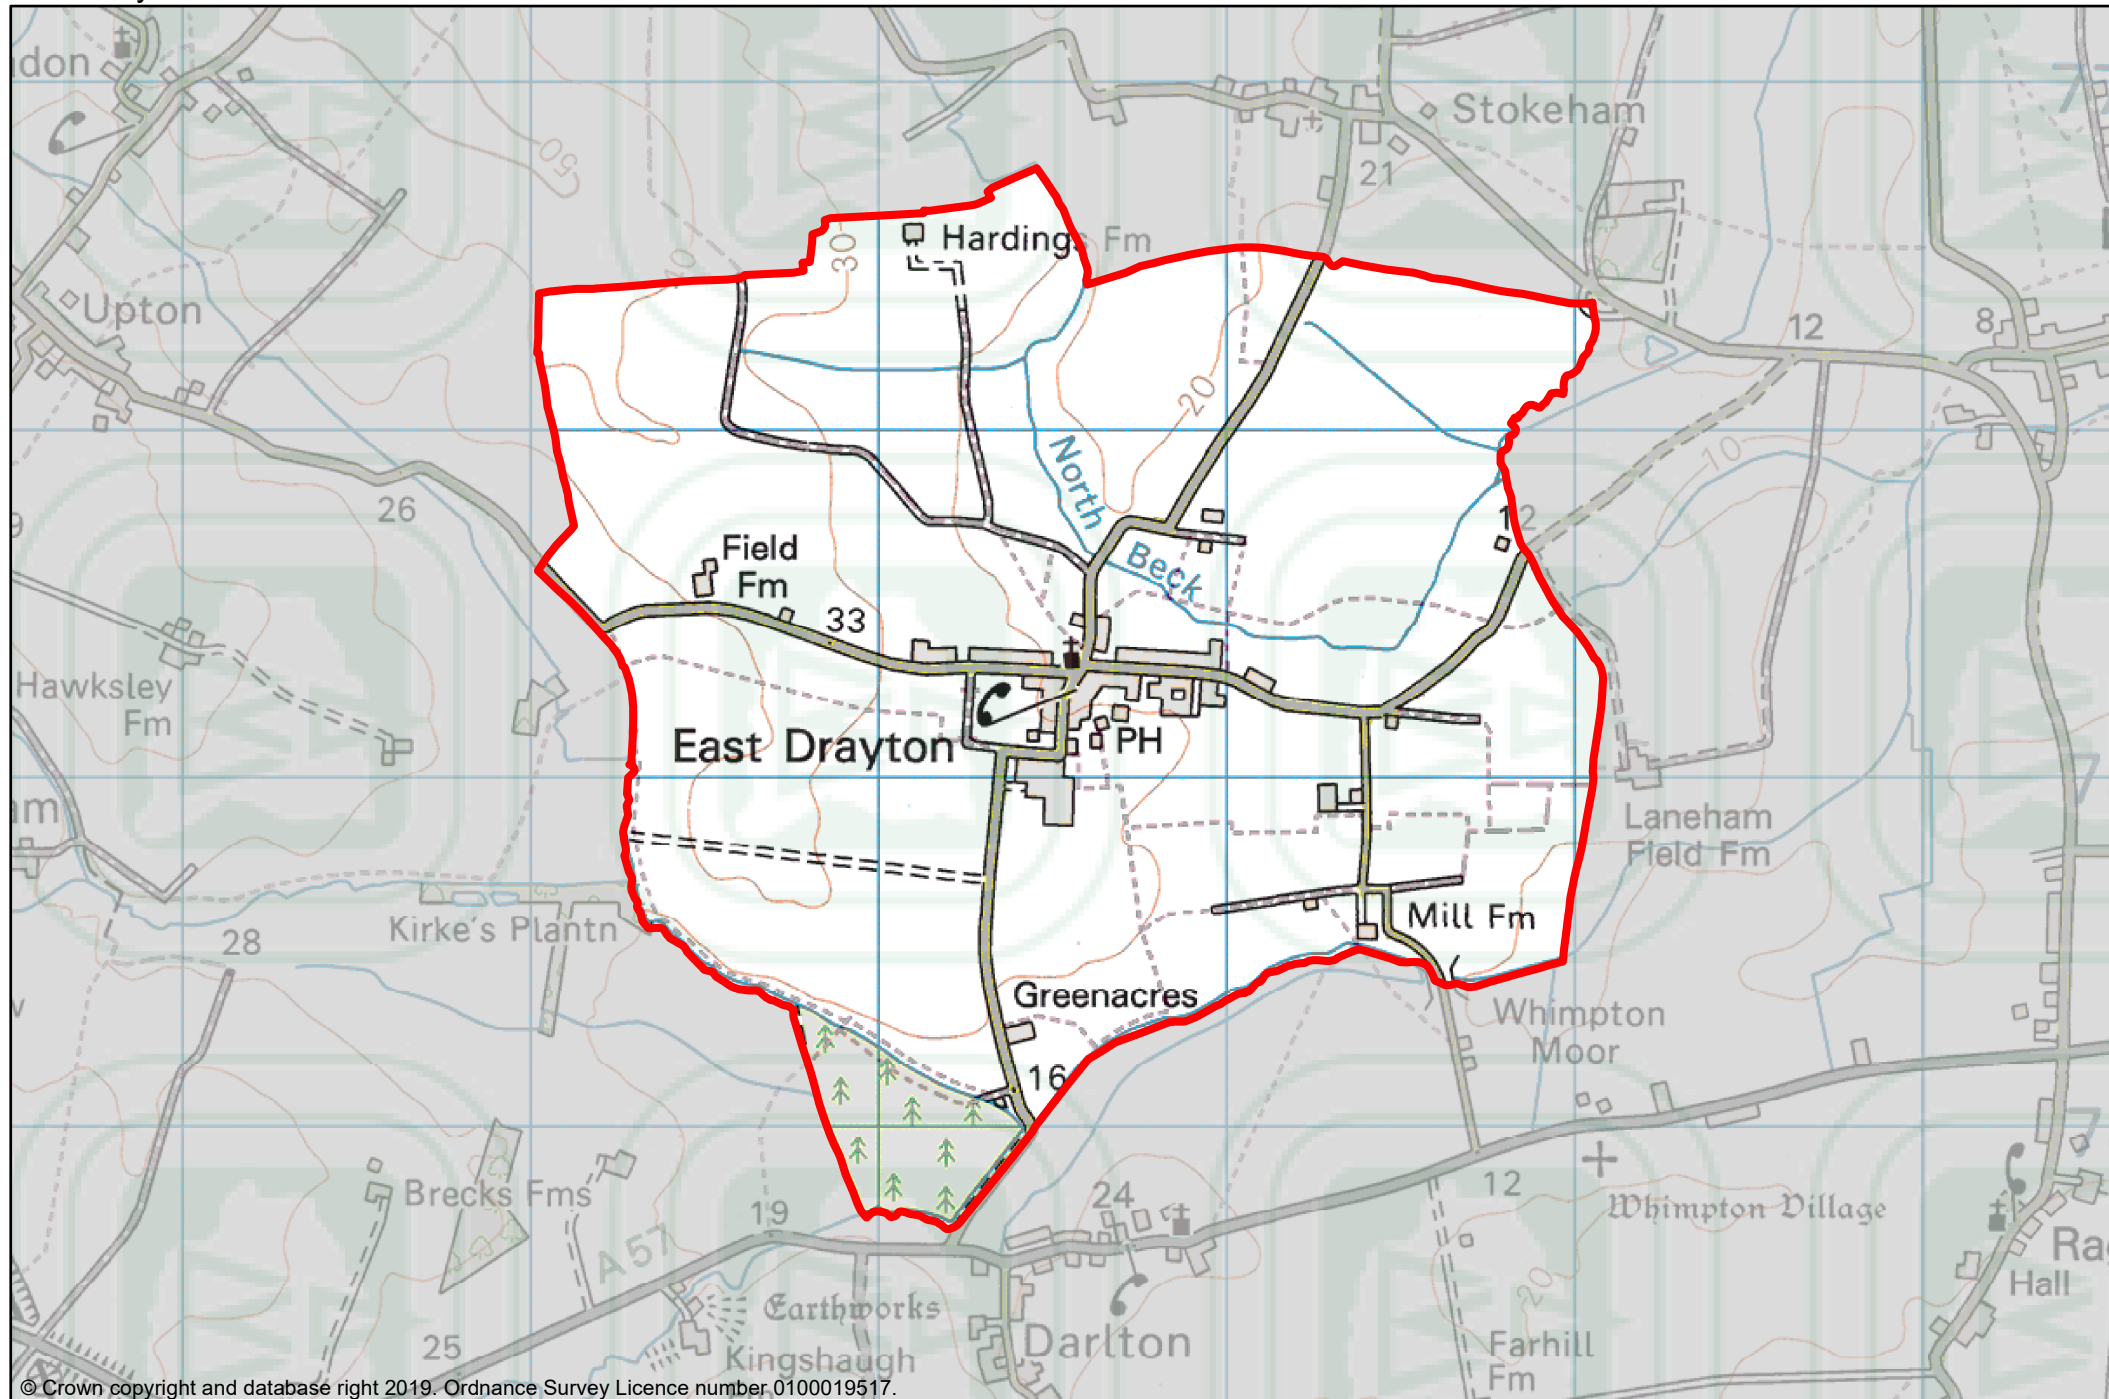

East Drayton

© Crown copyright and database right 2019. Ordnance Survey Licence number 0100019517.