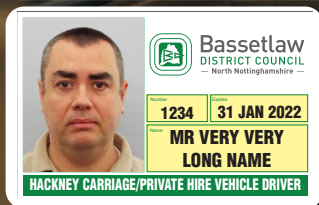

# Who's driving you home tonight?

## Are they legal, are they licensed?

Every Bassetlaw licensed vehicle carries a plate on the rear and one inside, which should be clearly visible to you as a passenger. The driver will also be wearing an identification badge bearing their photo.

If it doesn't have these then it's not a licensed vehicle with a licensed driver.