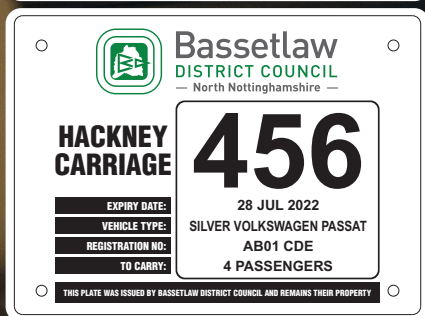

# Who's driving you home tonight?

## Are they legal, are they licensed?

Every Bassetlaw licensed vehicle carries a plate on the rear and one inside, which should be clearly visible to you as a passenger. The driver will also be wearing an identification badge bearing their photo.

If it doesn't have these then it's not a licensed vehicle with a licensed driver.