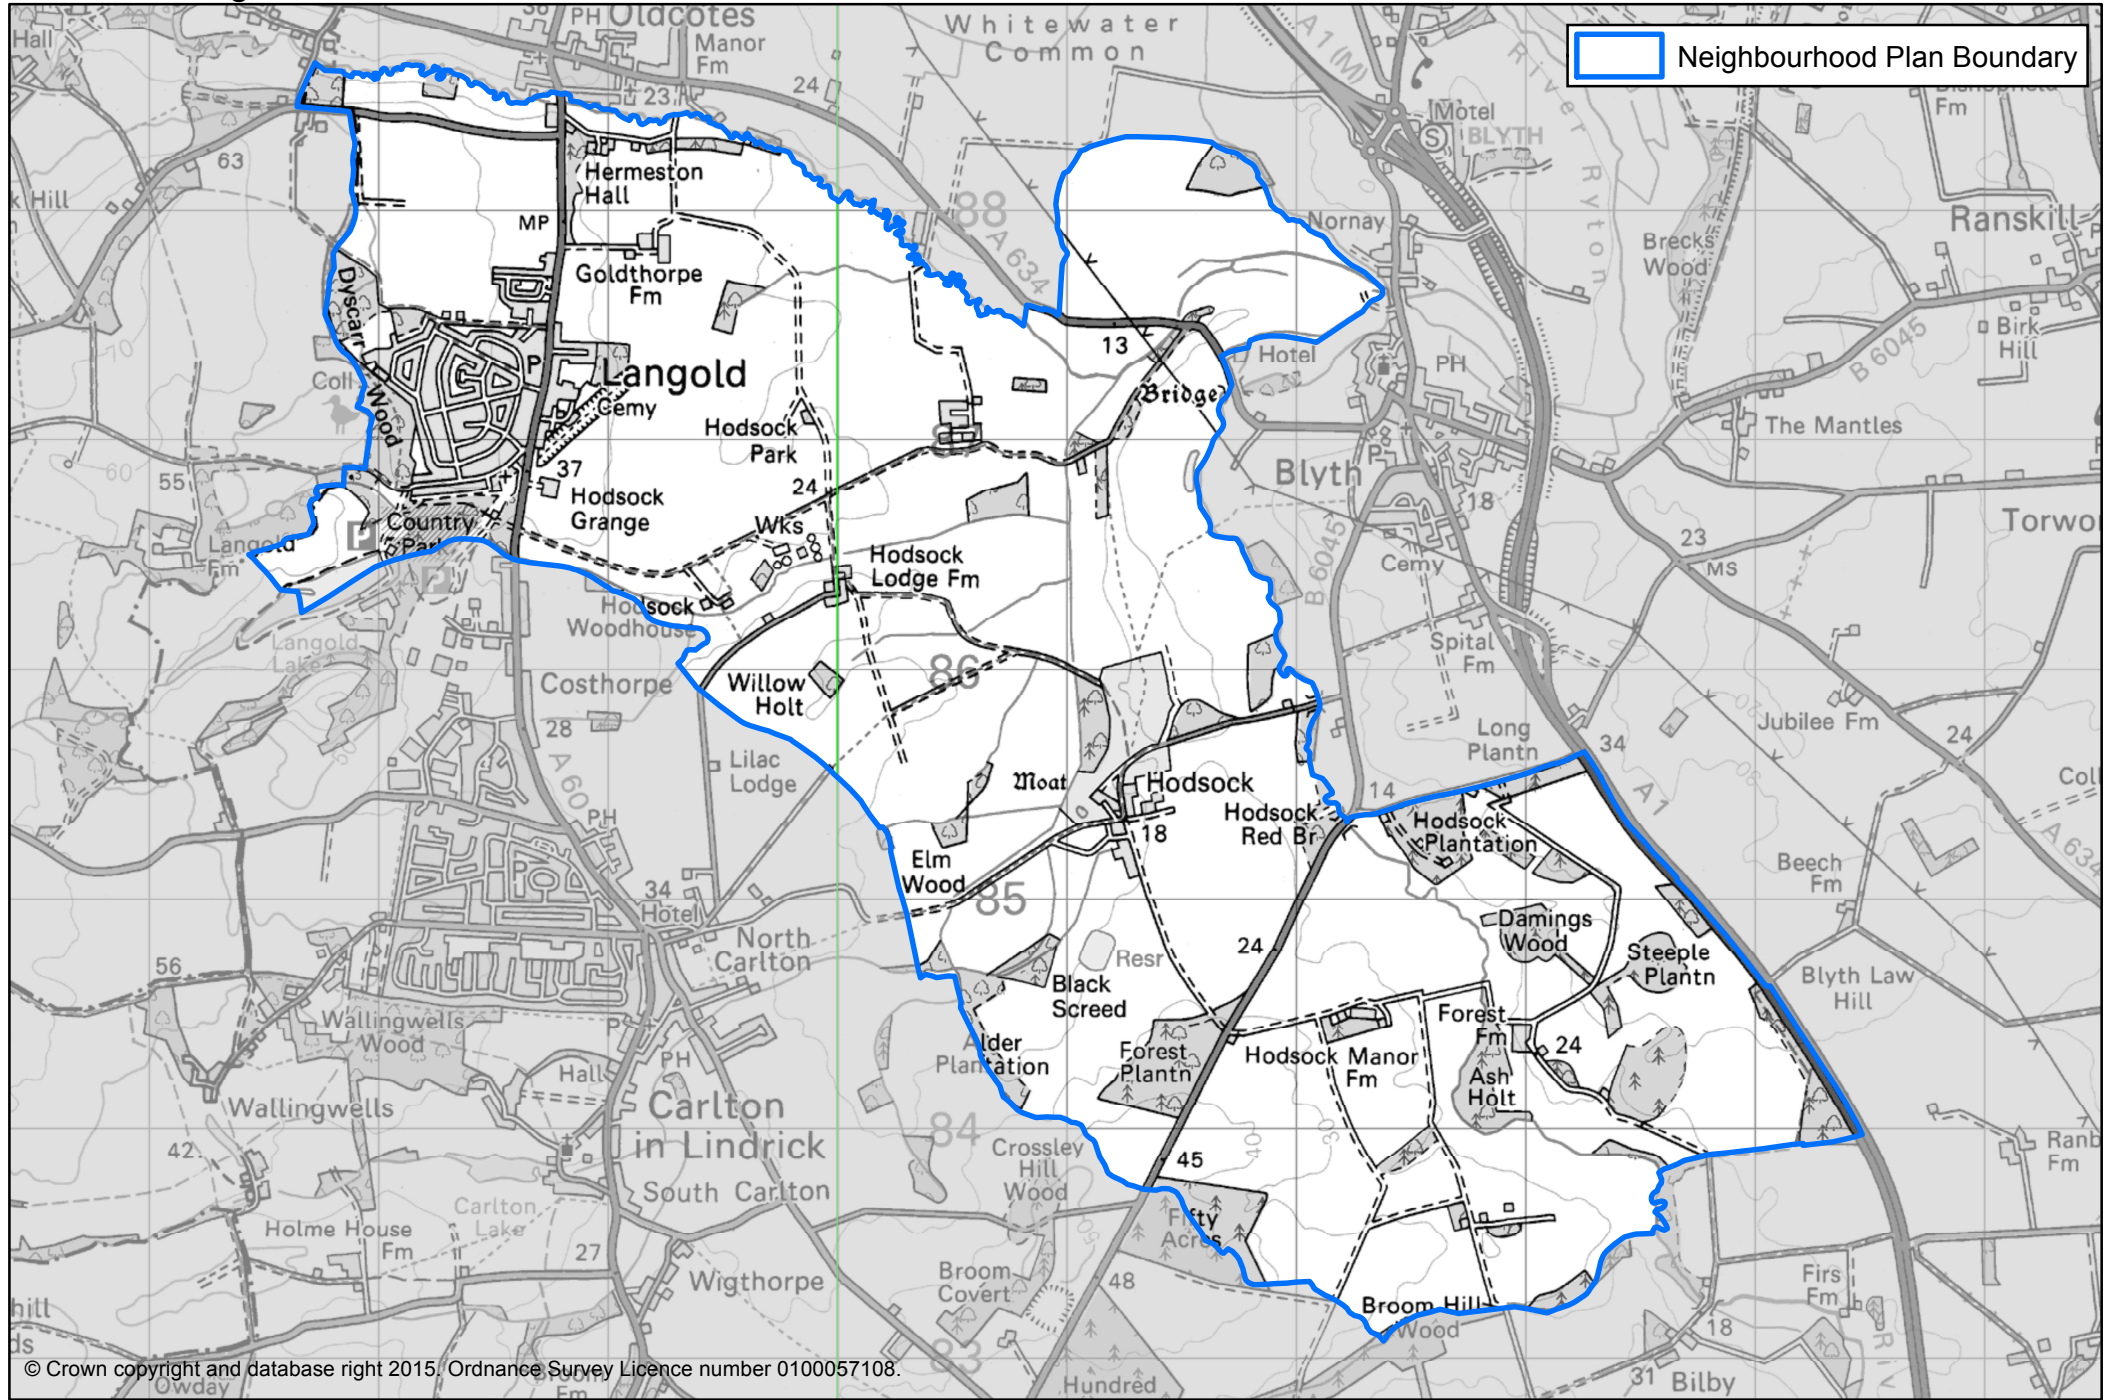

Hodsock-Langold

© Crown copyright and database right 2015. Ordnance Survey Licence number 0100057108.