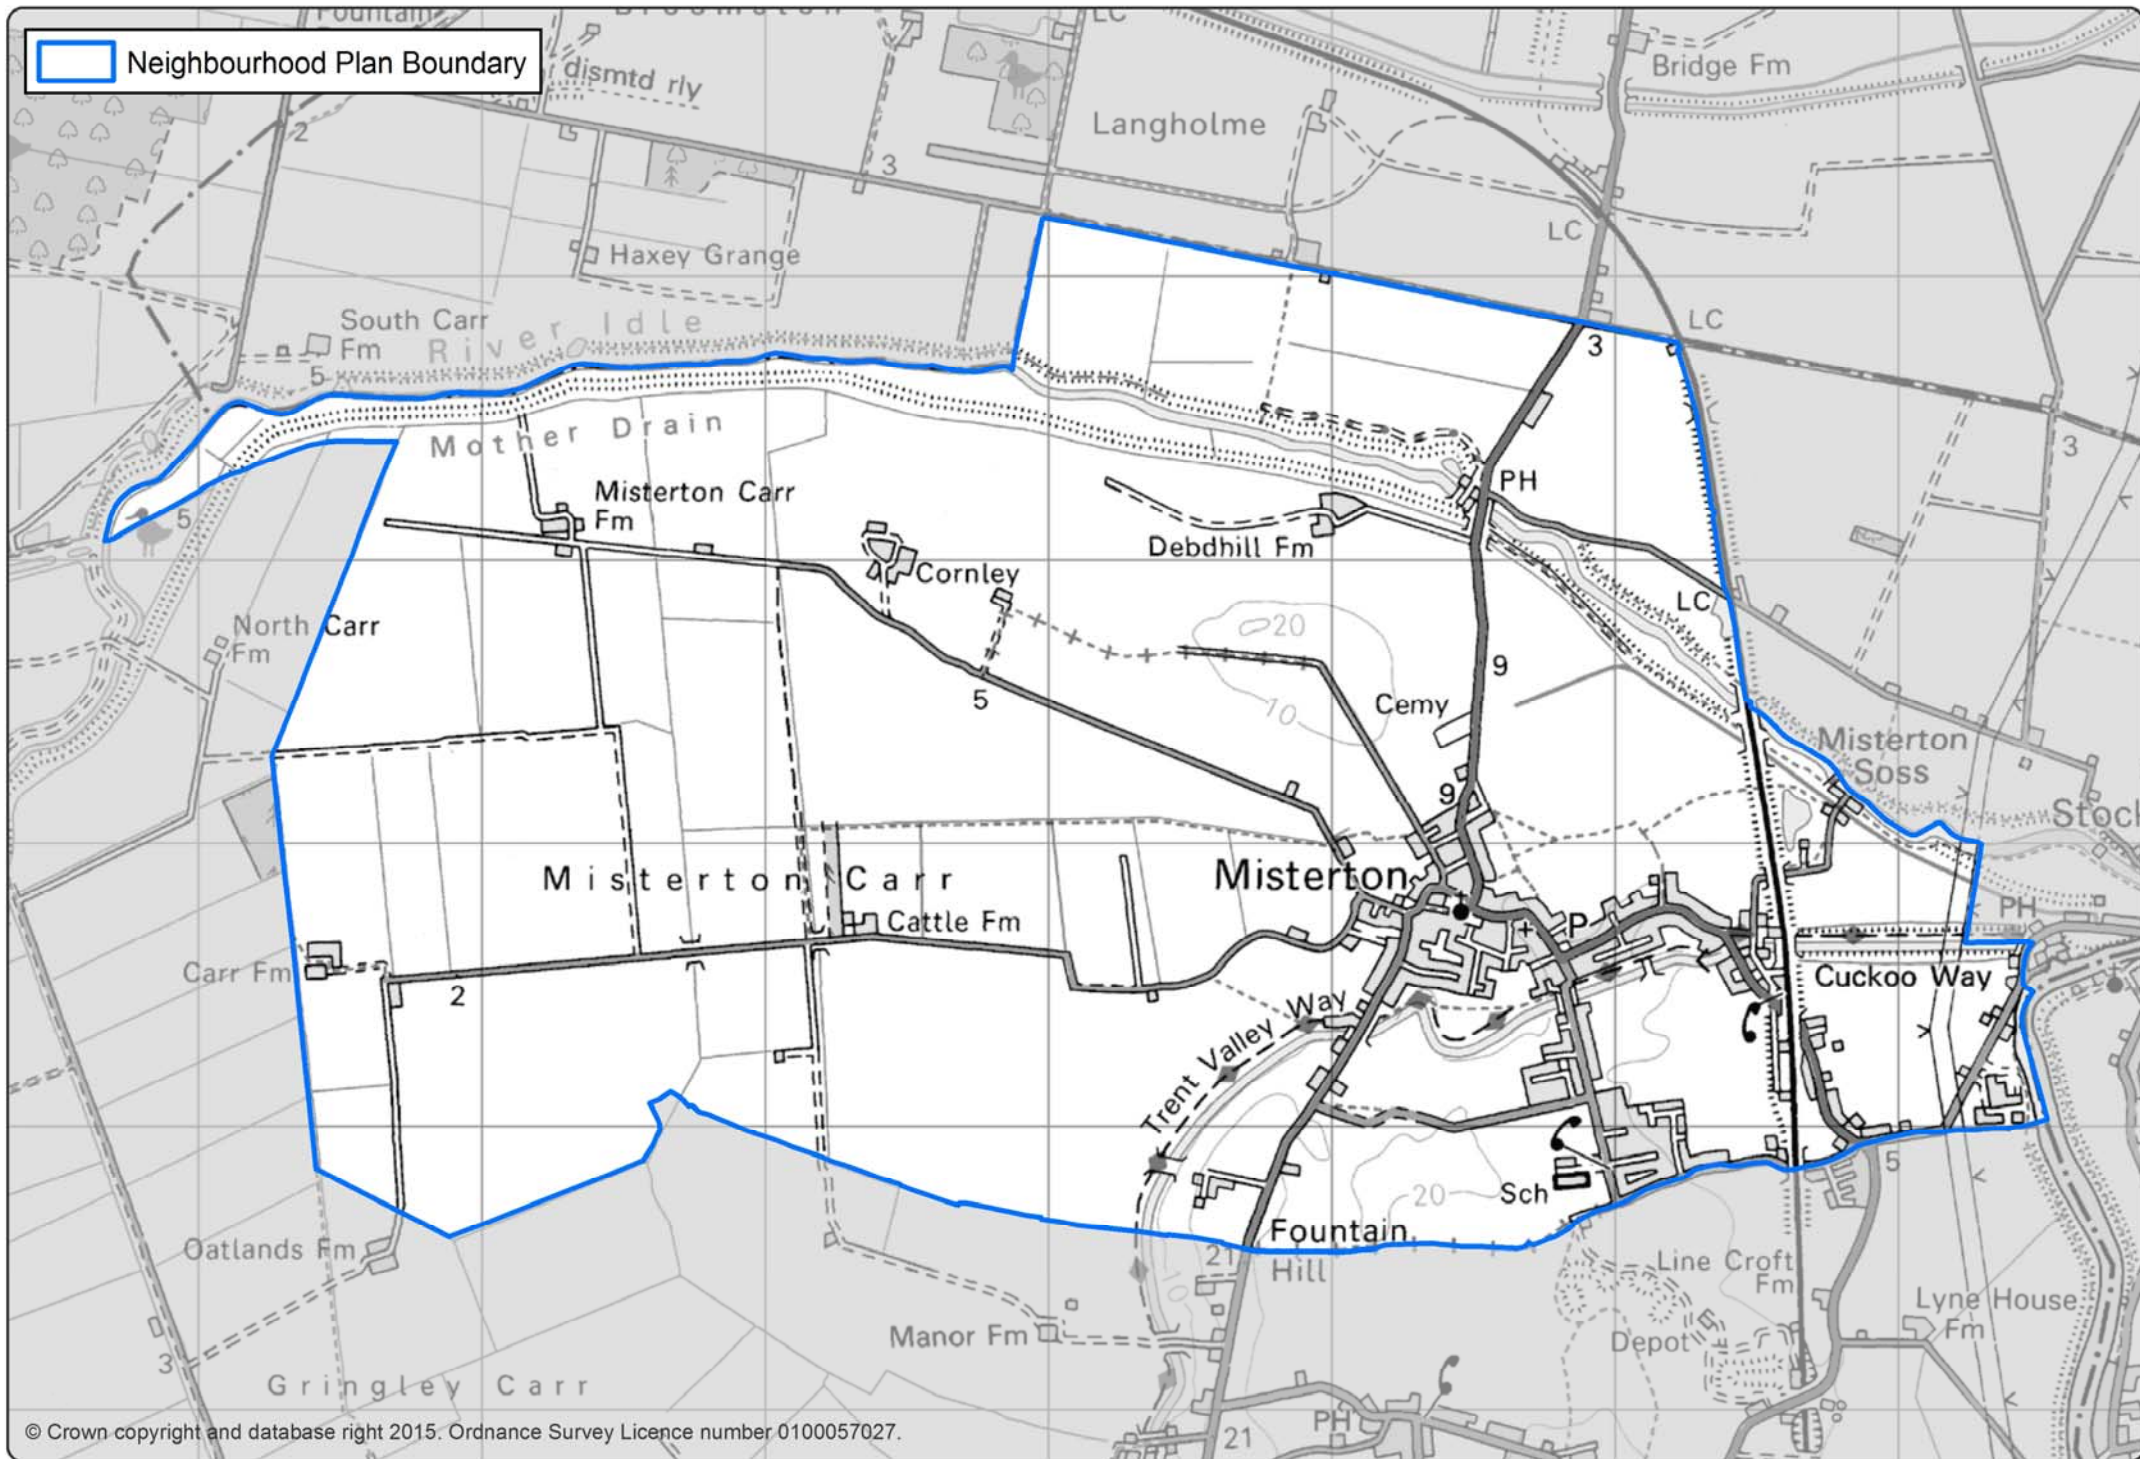

# Misterton

 Neighbourhood Plan Boundary

© Crown copyright and database right 2015. Ordnance Survey Licence number 0100057027.