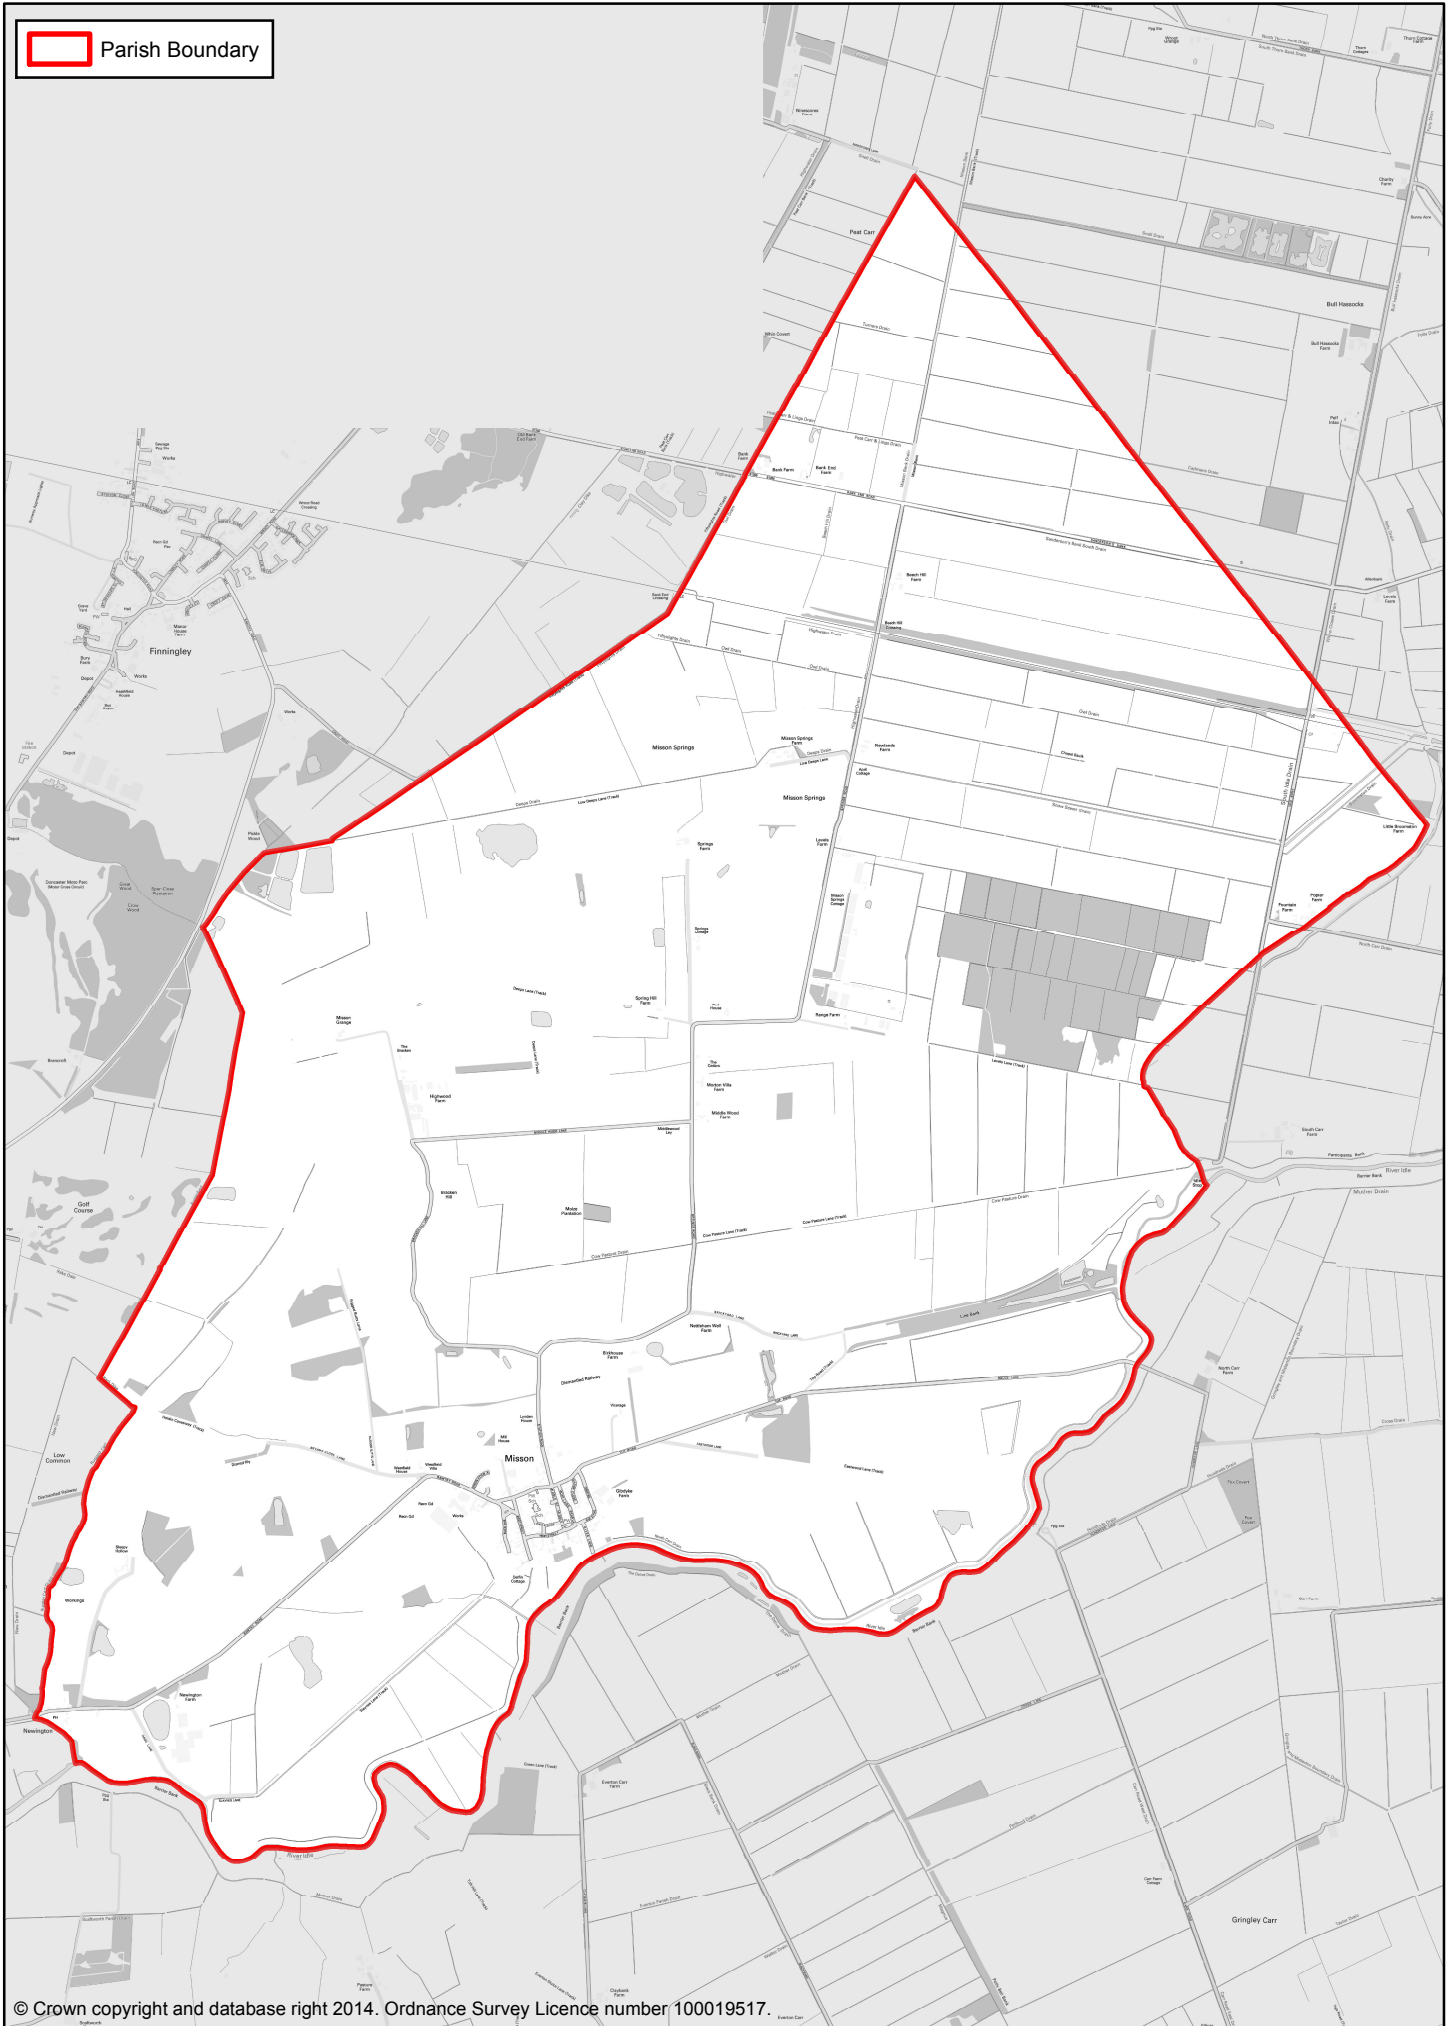

Misson Neighbourhood Plan

© Crown copyright and database right 2014. Ordnance Survey Licence number 100019517.