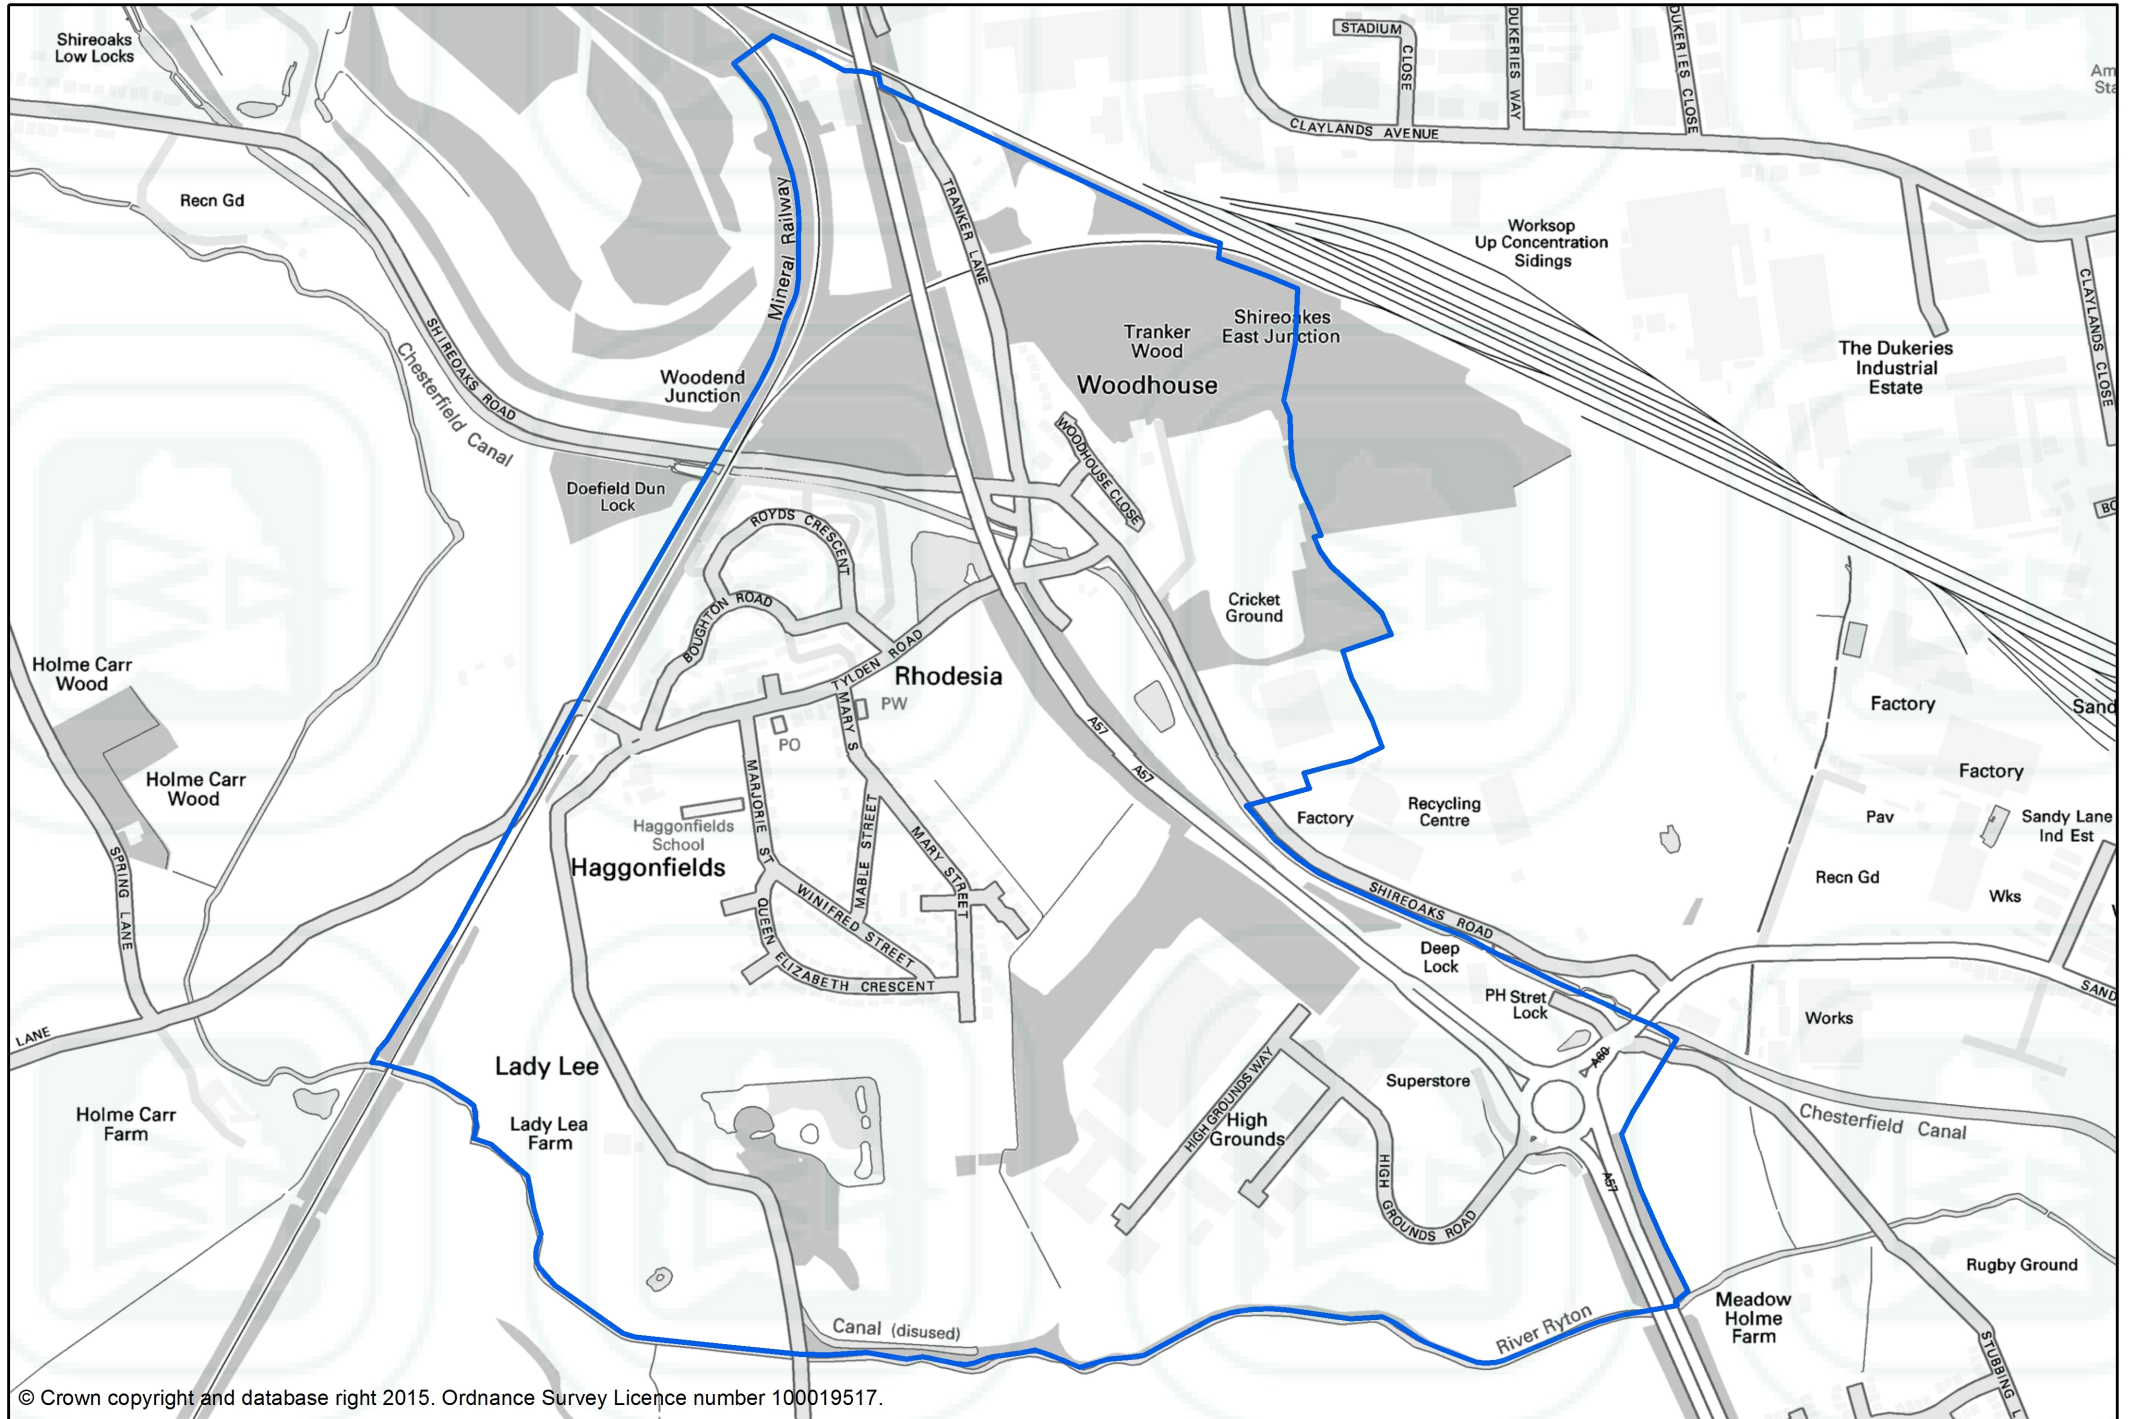

Rhodesia

© Crown copyright and database right 2015. Ordnance Survey Licence number 100019517.