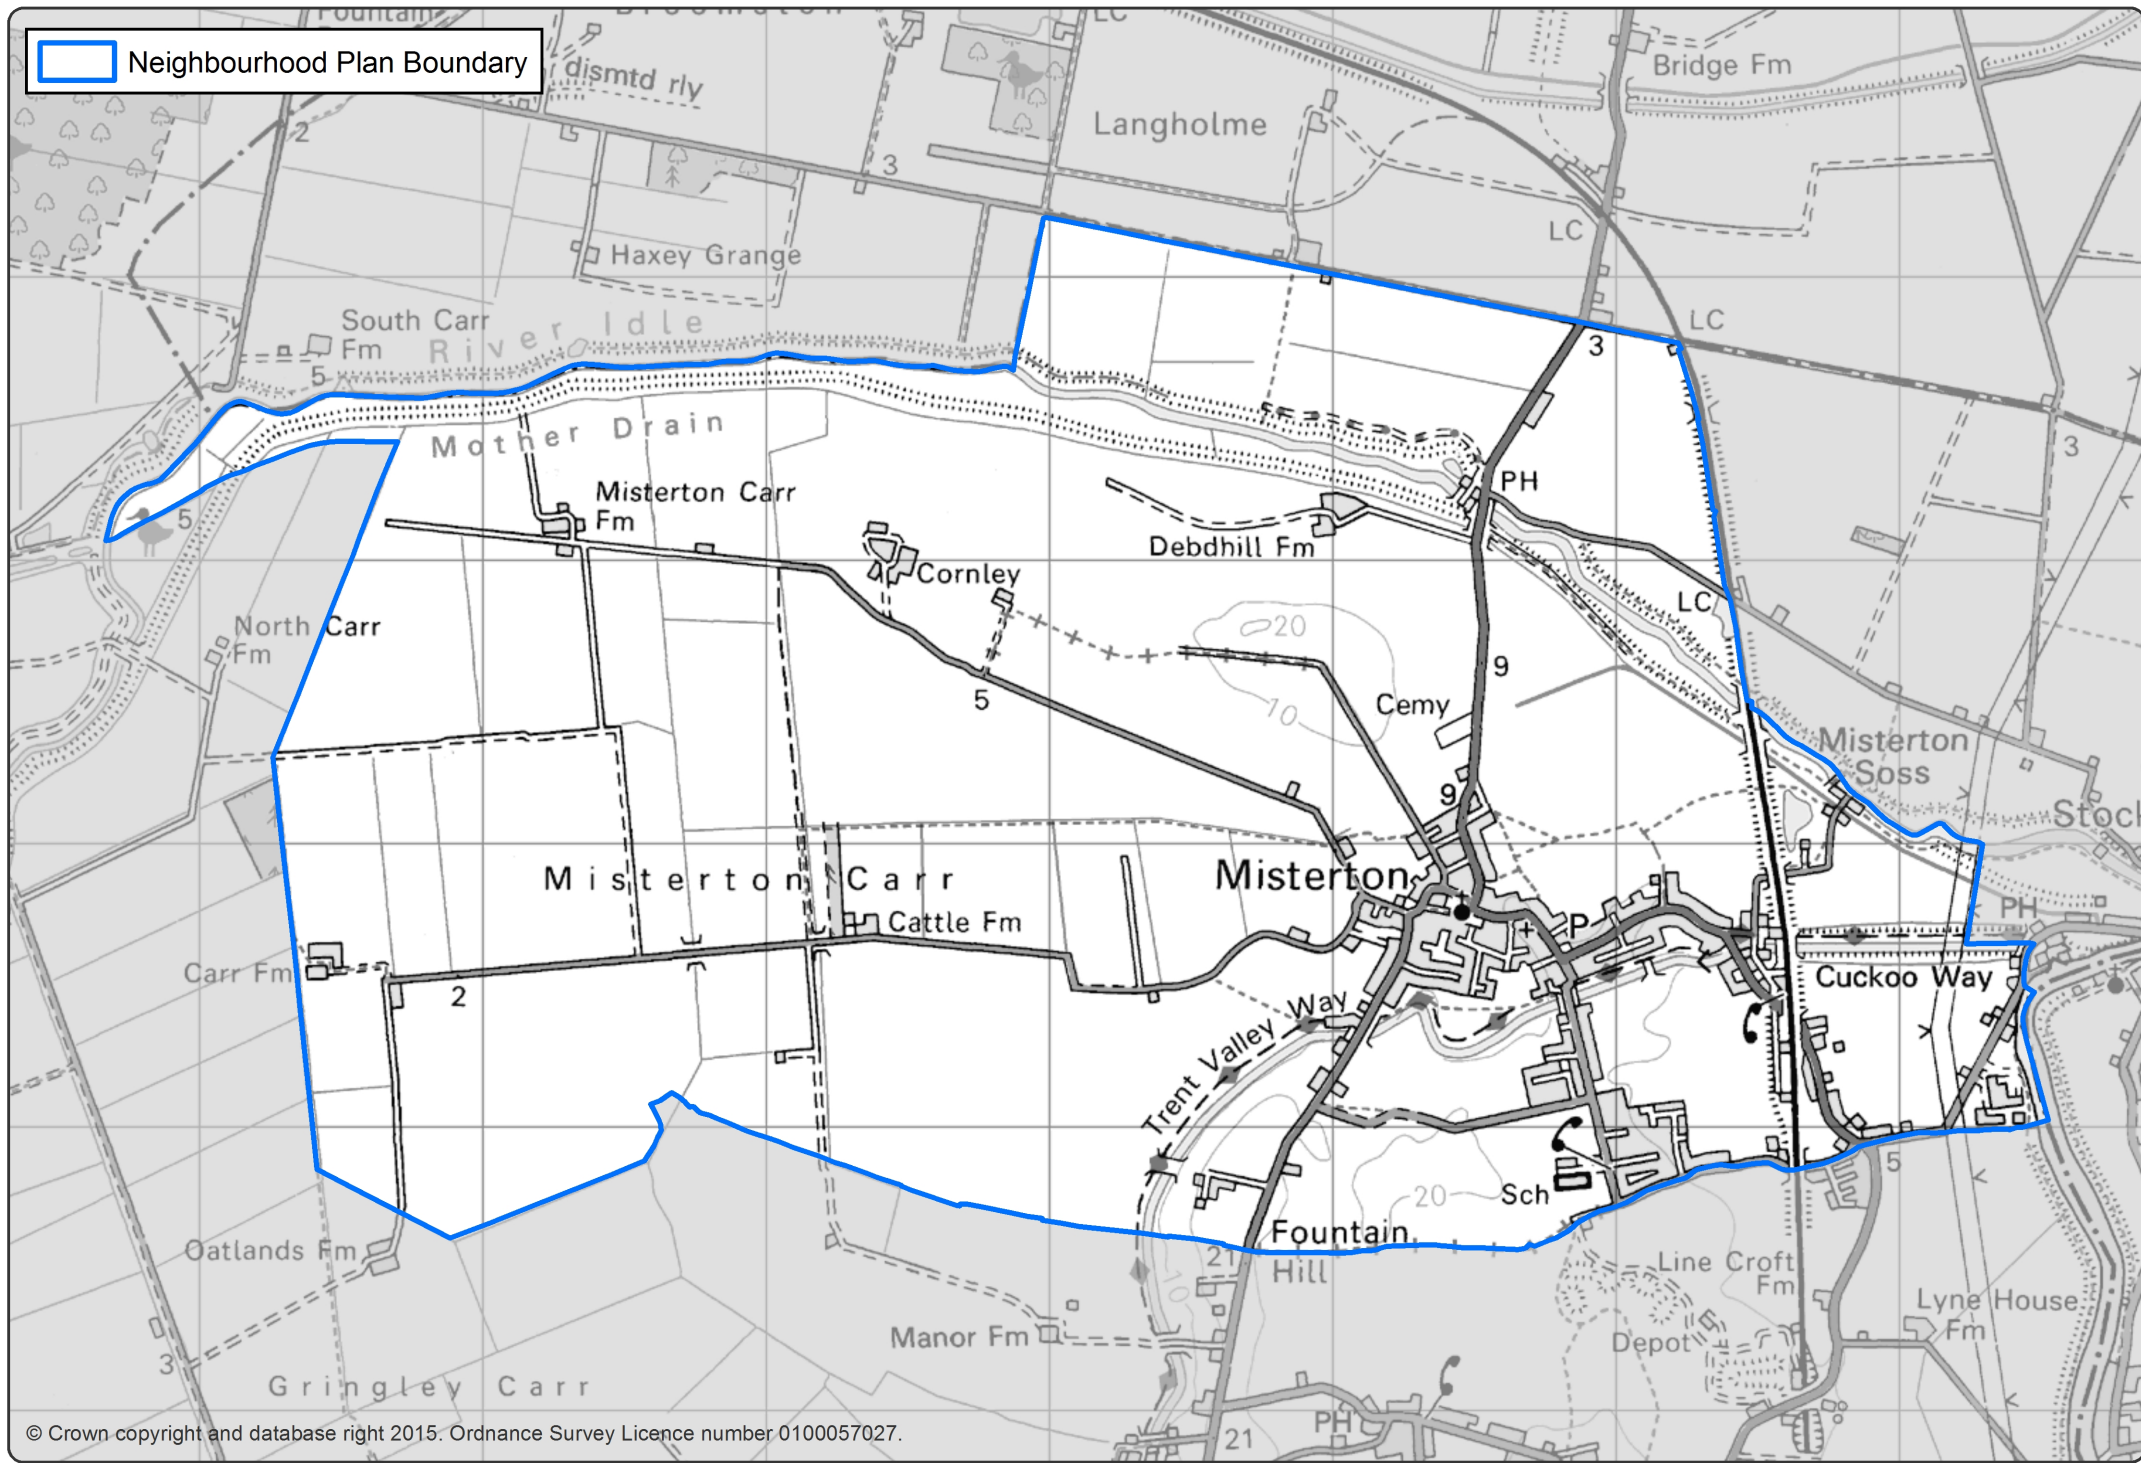

Misterton

 Neighbourhood Plan Boundary

© Crown copyright and database right 2015. Ordnance Survey Licence number 0100057027.